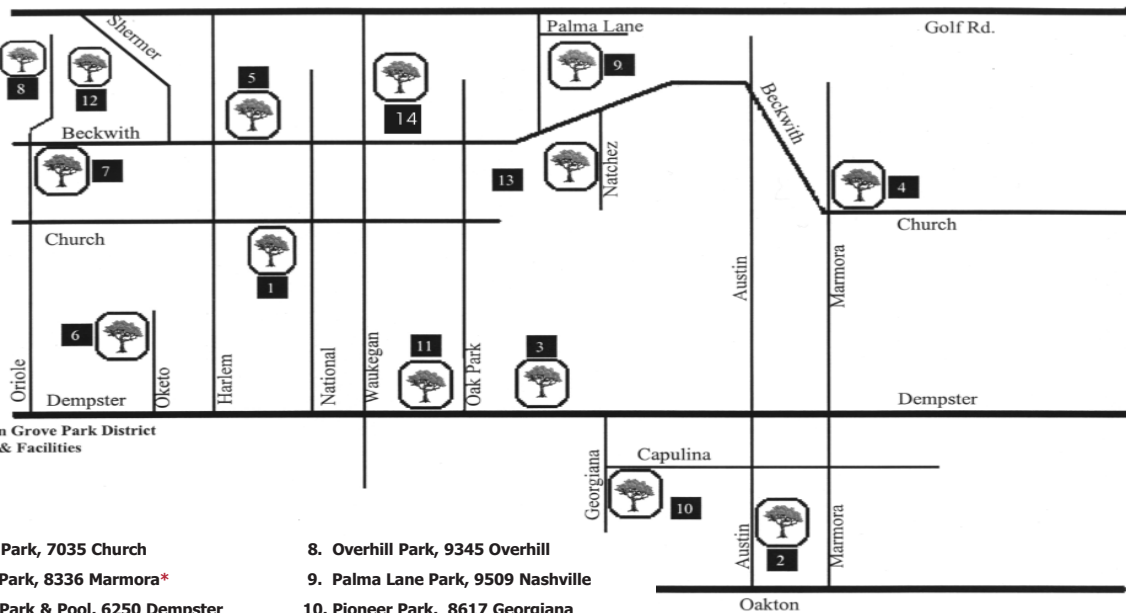

	Administrative Building	Baseball Fields	Basketball Courts	Club Fitness	Concessions	Facility Rentals	Fieldhouse/Shelter	Football Field	Gymnasium	Kids' Center	Maintenance Building	Museum	Playground Equipment	Prairie Nature Preserve	Racquetball Courts	Roller Hockey	Sand Volleyball	Sauna/Whirlpool	Soccer Field	Softball Field	Swimming Pool	Tennis	Walking Path	Acres
Arnum Park 7035 Church												■												.26
Austin Park 8336 Marmora	■	■			■	■						■					■			■				.26 5.0
Frank Hren Park+ 9500 Oak Park Ave.						■						■	■						■					.40 8.0
Harrer Park 6250 W. Dempster	■	■		■	■	■	■			■	■	■								■	■	■		.53 22.0
Jacobs Park 9226 Natchez			■									■												.50
Mansfield Park 5830 Church	■	■			■	■						■												.29 3.5
National Park 9325 Marion	■	■			■	■						■			■	■				■		■		.30 7.0
Oketo Park 8950 Oketo	■	■			■	■						■												3.1
Oriole Park 9200 Oriole			■	■								■					■				■	■		3.5
Overhill Park 9345 Overhill												■												.52
Palma Lane Park 9509 Nashville		■	■									■												2.0
Pioneer Park 8617 Georgiana												■												.26
Prairie View Park 6834 Dempster	■	■	■		■	■	■	■	■			■	■	■	■	■	■	■				■		.52 16.0
Shermer Park 9500 Shermer			■									■												2.0

- 1. Arnum Park, 7035 Church
- 2. Austin Park, 8336 Marmora*
- 3. Harrer Park & Pool, 6250 Dempster
- 4. Mansfield Park, 5830 Church*
- 5. National Park, 9325 Marion*
- 6. Oketo Park, 8950 Oketo*
- 7. Oriole Park & Pool, 9200 Oriole
- 8. Overhill Park, 9345 Overhill
- 9. Palma Lane Park, 9509 Nashville
- 10. Pioneer Park, 8617 Georgiana
- 11. Prairie View Community Center, 6834 Dempster*
- 12. Shermer Park, 9500 Shermer
- 13. Jacob's Park, 9226 Natchez
- 14. Frank Hren Discovery Park, 9500 Oak Park+

*Field House Location/Rental Opportunity
+Leased Property