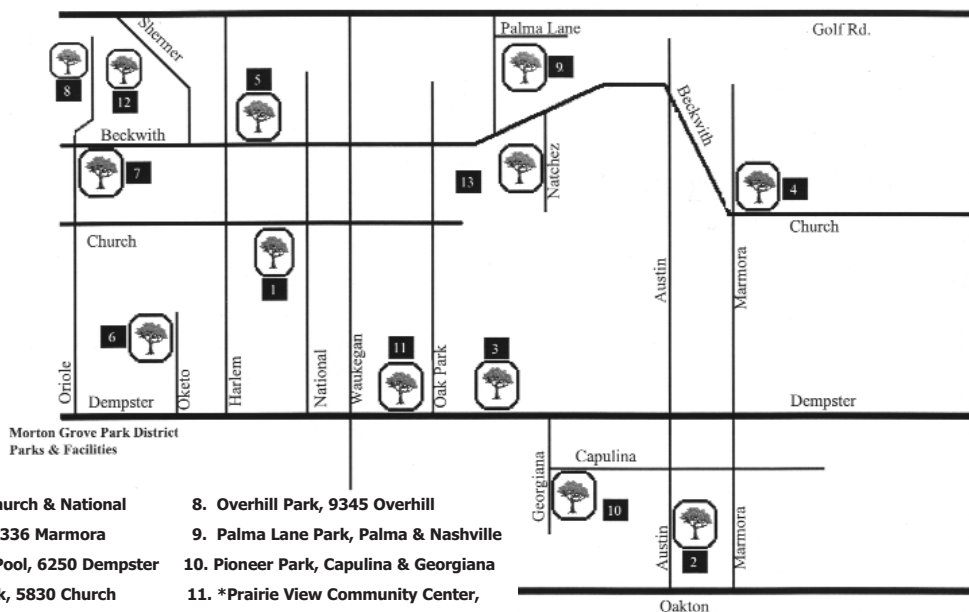

	Administrative Building	Baseball Fields	Basketball Courts	Club Fitness	Concessions	Facility Rentals	Fieldhouse	Football Field	Gymnasium	Kids' Center	Maintenance Building	Museum	Playground Equipment	Prairie Nature Preserve	Racquetball Courts	Roller Hockey	Sand Volleyball	Sauna/Whirlpool	Soccer Field	Softball Field	Swimming Pool	Tennis	Walking Path	
Arnum Park Church & National																								
Austin Park 8336 Marmora		■	■			♿	♿						■				■		■	■				.26
Harrer Park 6250 W. Dempster		■	■		■	■		■			■	■	■							■	■	■		.53
Jacobs Park Albert & Natchez			■										■											
Mansfield Park 5830 Church		■	■			♿	♿						■											.29
National Park 9325 Marion		■	■			♿	♿						■		■	■			■	■			■	.30
Oketo Park 8950 Oketo		■	■			♿	♿						■											
Oriole Park 9200 Oriole			■		■								■				■					■	■	
Overhill Park 9345 Overhill													■											
Palma Lane Park Palma & Nashville		■	■										■											
Pioneer Park Capulina & Georgiana													■											
Prairie View Center 6834 Dempster	♿	■	■	■		♿		■	■					■				■						
Prairie View Park 6834 Dempster		■	■										♿	■			■		■			■		.52
Shermer Park 9500 Shermer			■										■											

1. Arnum Park, Church & National
2. *Austin Park, 8336 Marmora
3. Harrer Park & Pool, 6250 Dempster
4. *Mansfield Park, 5830 Church
5. *National Park, 9325 Marion
6. *Oketo Park, 8950 Oketo
7. Oriole Park & Pool, 9200 Oriole
8. Overhill Park, 9345 Overhill
9. Palma Lane Park, Palma & Nashville
10. Pioneer Park, Capulina & Georgiana
11. *Prairie View Community Center, 6834 Dempster
12. Shermer Park, 9500 Shermer
13. Jacob's Park, Albert & Natchez

*Field House Location/Rental Opportunity